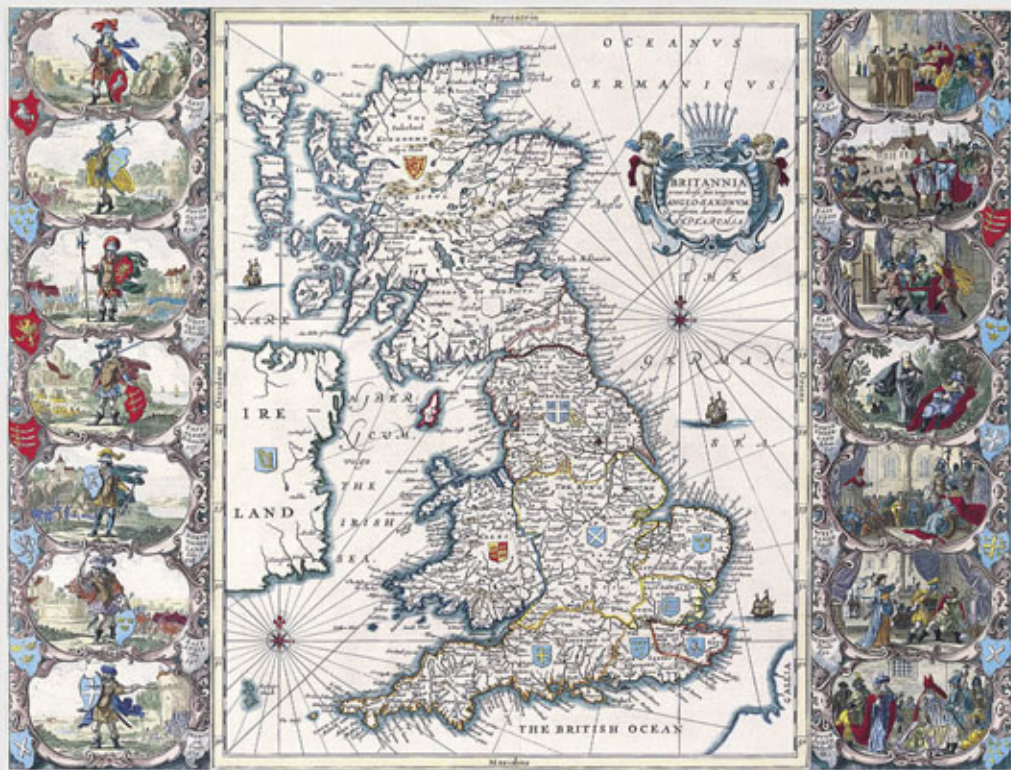

MAP 4

Maximum size of printing for this image is 3x3,5 m

MAP 5

Maximum size of printing for this image is 2x3 m

Map  
Ancient maps are the best decoration for office, perfectly complementing the interior of an old and classic style